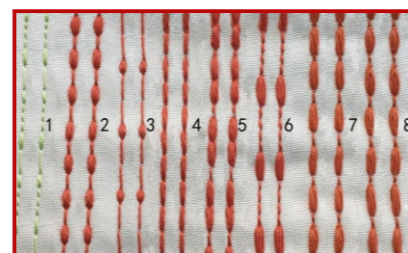

D9

步进三驱平缝机

Single needle lockstitch sewing machine
(One step motor controls three functions)

控针距

Control stitch length

剪线

Trimming

抬压脚

Presser foot up/down

01

步进三驱(专利技术)
One step motor controls
three functions (patent)

02

结构简单,切线稳定,
方便维护。
stable,light noise and
convenient

03

前、后密针缝
start-end reverse
sewing seam stitch

04

花样缝
8 different special
stitch pattern

零重力膝靠,保护你的关节!

不改变工人的操作习惯,实现轻松抬压脚。

Electronic knee control: It easy to lift the presser foot and no need change worker's sewing habit.

包油盘设计,省油又干净!

密封油盘,避免油污造成的缝料污染,同时可减小整机运作时的噪音。

Sealed oil tank ,it can avoid cloth dirty from oil, meantime to reduce noise during working.