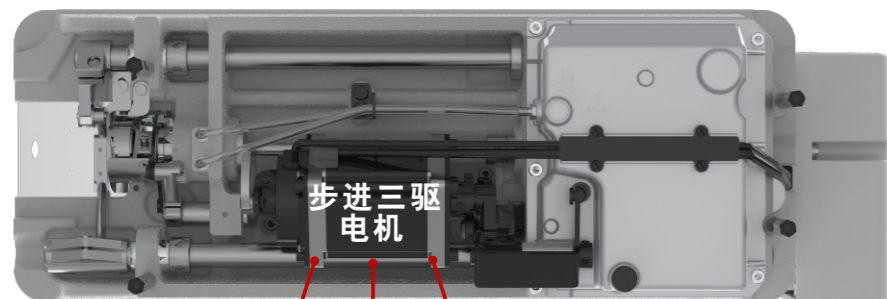

3 Drive Stepping motor lockstitch sewing machine

D9

步进三驱平缝机

Single needle lockstitch sewing machine
(One step motor controls three functions)

控针距

Control stitch length

剪线

Trimming

抬压脚

Presser foot up/down

01

步进三驱(专利技术)
One step motor controls
three functions (patent)

02

结构简单,切线稳定,
方便维护。
stable,light noise and
convenient

03

前、后密针缝
start-end reverse
sewing seam stitch

04

花样缝
8 different special
stitch pattern

零重力膝靠,保护你的关节!

不改变工人的操作习惯,实现轻松抬压脚。

Electronic knee control: It easy to lift the presser foot and no need change worker's sewing habit.

包油盘设计,省油又干净!

密封油盘,避免油污造成的缝料污染,同时可减小整机运作时的噪音。

Sealed oil tank ,it can avoid cloth dirty from oil, meantime to reduce noise during working.